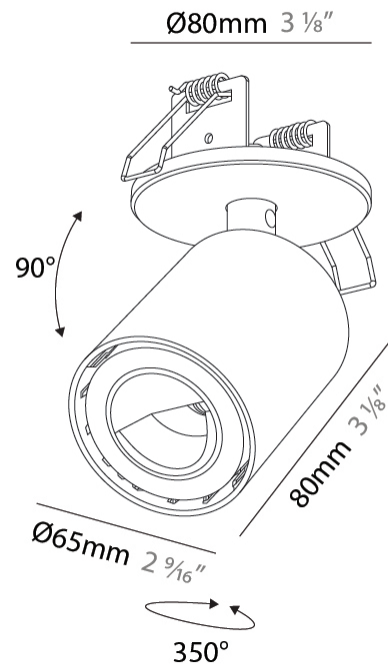

GENERAL

Series: Oiko Pro In
Brand: Prolicht
Division: Architectural
Mounting Type: Surface
Mounting Location: Ceiling
Subcategory: Wallwash

PHYSICAL

Shape: Cylinder
Diameter (mm): 65
Diameter (in): 2 9/16
Height (mm): 120
Depth (mm): 50
Height (in): 4 3/4
Depth (in): 1 15/16
Light Distribution: Adjustable / Direct
Fixture Finish: SSR / BKV / CWI / CRY / HAB / UFT / ITA / RUA / FTG / MYG / LOD / PUS / FRO / FUP / KIA / POP / BLS / SPG / MEY / GOH / GUM / CHC / COM / ABZ / JAG / OBR / MOS / ROR
Fixture Material: Aluminum
Cut-out Measurements: 68mm / 2 11/16"

ELECTRICAL

Lamp Type: LED
Input Wattage (W): 19.3
Total Output Wattage (W): 17.3
Dimming: Tri-Mode (Non-Dimming and Phase Dimming (120Vac only) and 0-10V Dimming)
Driver Included: No
Driver Location: Remote
Driver Type: Constant Current - Universal
Driver Class: Class 2
Input Voltage (V): 120 - 277
Constant Current (MA): 500

LED

Number of LEDs: 1
Color Temperature (°K): 2700 / 3000 / 3500 / 4000
Max. Delivered Lumen (lm): 1624 / 1632 / 1708 / 1724
Nominal Lumen (lm): 2040 / 2050 / 2146 / 2166
CRI: >90 CRI
Lamp Life (hrs): 50000

OPTICAL

Adjustability: Rotational 350°; Tilt 90°

RATINGS AND CERTIFICATIONS

Certified By: CSA Certified to UL and CSA Standards
IP rating: IP20