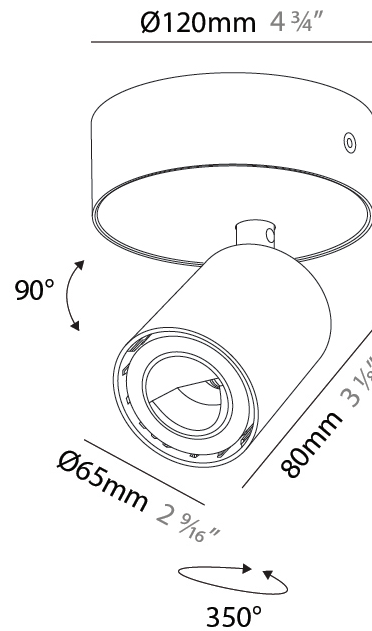

OIKO PRO IN SURFACE

A3D347-

base number	Color	Finishes	Finishes
	Temperature	(Diamond)	(Triangle)

1. To build a product code in our configurator select the specify button on the base model # product page
2. To build a manual product code on this datasheet choose from the options listed below in blue font and add the suffix to the base model #

GENERAL

Series: Oiko Pro In
Brand: Prolicht
Division: Architectural
Mounting Type: Surface
Mounting Location: Ceiling
Subcategory: Wallwash

PHYSICAL

Shape: Cylinder
Diameter (mm): 65
Diameter (in): 2 9/16
Height (mm): 160
Height (in): 6 3/16
Light Distribution: Adjustable / Direct
Fixture Finish: SSR / BKV / CWI / CRY / HAB / UFT / ITA / RUA / FTG / MYG / LOD / PUS / FRO / FUP / KIA / POP / BLS / SPG / MEY / GOH / GUM / CHC / COM / ABZ / JAG / OBR / MOS / ROR
Fixture Material: Aluminum

ELECTRICAL

Lamp Type: LED
Input Wattage (W): 19.1
Total Output Wattage (W): 17.3
Driver Included: No
Driver Location: Integrated
Driver Type: Constant Current - Universal
Driver Class: Class 2
Input Voltage (V): 120 - 277

LED

Number of LEDs: 1
Color Temperature (°K): 2700 / 3000 / 3500 / 4000
Max. Delivered Lumen (lm): 1624 / 1632 / 1708 / 1724
Nominal Lumen (lm): 2040 / 2050 / 2146 / 2166
CRI: >90 CRI
Lamp Life (hrs): 50000

OPTICAL

Adjustability: Rotational 350°; Tilt 90°

RATINGS AND CERTIFICATIONS

Certified By: CSA Certified to UL and CSA Standards
IP rating: IP20