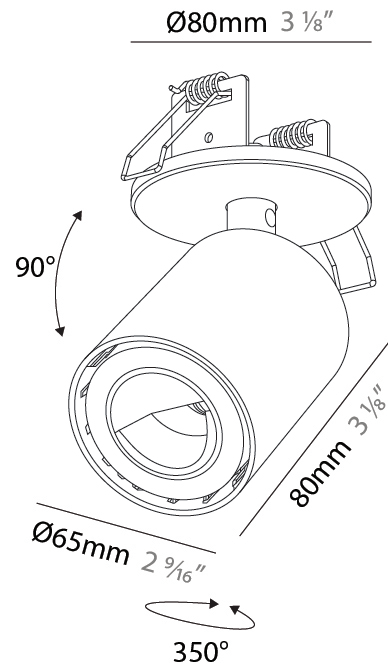

OIKO PRO IN SURFACE

A3D357- -

base number   Finishes (Diamond)   Finishes (Triangle)

1. To build a product code in our configurator select the specify button on the base model # product page
2. To build a manual product code on this datasheet choose from the options listed below in blue font and add the suffix to the base model #

GENERAL

Series: Oiko Pro In
Brand: Prolicht
Division: Architectural
Mounting Type: Surface
Mounting Location: Ceiling
Subcategory: Wallwash

PHYSICAL

Shape: Cylinder
Diameter (mm): 65
Diameter (in): 2 9/16
Height (mm): 120
Depth (mm): 50
Height (in): 4 3/4
Depth (in): 1 15/16
Light Distribution: Adjustable / Direct
Fixture Finish: SSR / BKV / CWI / CRY / HAB / UFT / ITA / RUA / FTG / MYG / LOD / PUS / FRO / FUP / KIA / POP / BLS / SPG / MEY / GOH / GUM / CHC / COM / ABZ / JAG / OBR / MOS / ROR
Fixture Material: Aluminum
Cut-out Measurements: 68mm / 2 11/16"

ELECTRICAL

Lamp Type: LED
Input Wattage (W): 14.4
Total Output Wattage (W): 13
Driver Included: No
Driver Location: Remote
Driver Type: Constant Current - Universal
Driver Class: Class 2
Input Voltage (V): 120 - 277
Constant Current (MA): 700

LED

Number of LEDs: 1
Color Temperature (°K): 2700-6500 Tunable White
Max. Delivered Lumen (lm): 988 - 1162
Nominal Lumen (lm): 1242 - 1460
CRI: >90 CRI
Lamp Life (hrs): 50000

OPTICAL

Adjustability: Rotational 350°; Tilt 90°

RATINGS AND CERTIFICATIONS

Certified By: CSA Certified to UL and CSA Standards
IP rating: IP20